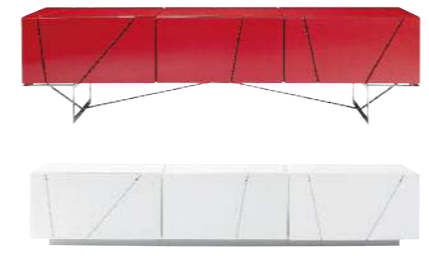

▲ **LINES**
Peter Maly
_123

▼ **LINES**
Peter Maly
_123

▲ **EVERYWHERE**
Christian Werner

LINES Peter Maly
Dynamic sideboard with an asymmetrical fractal design. Available in white, black or red lacquer. It comes with two drawers or one or two drawers and a flap door and is offered with or without brilliant chrome feet. The drawers are all equipped with a push-latch mechanism.

Sideboard
H 16 1/4" W 59" / 86 1/4" D 22"; H 42cm W 150/220cm D 56cm
Sideboard with Feet
H 23 1/2" W 59" / 86 1/4" D 22"; H 60cm W 150/220cm D 56cm

HYANNIS PORT Eric Jourdan
The Hyannis Port collection features rounded back corners and a brilliant chrome base as defining details of its design. The sideboard comes with sliding doors or two doors and three shock-absorbing drawers. Available in white lacquer or ebony oak veneer.

2-Door & 3-Drawer Sideboard
H 31 1/2" W 63" D 20 1/2"; H 80cm W 160cm D 52cm
Sideboard with Sliding Doors
H 31 1/2" W 77 1/2" D 20 1/2"; H 80cm W 197cm D 52cm

TRAVEL J. Flacke, Pagnon & Pelhaître
The Travel collection is equally attractive from all sides thanks to its rounded corners, ribbed black, white or aluminum laminate finish and matching black or white lacquered glass top. The sideboard comes on castors and is available with two doors or two doors and four drawers.

Dimensions
H 31 1/2" W 78 1/4" D 19 1/4"; H 80cm W 200cm D 50cm

EVERYWHERE Christian Werner
Functional sideboards combining drawers and/or doors. New to the collection is an option with sliding coplanar doors. Offered in ebony oak, or black or white lacquer (aluminum top available for all except the sliding door option). Drawers have black or white lacquer interiors.